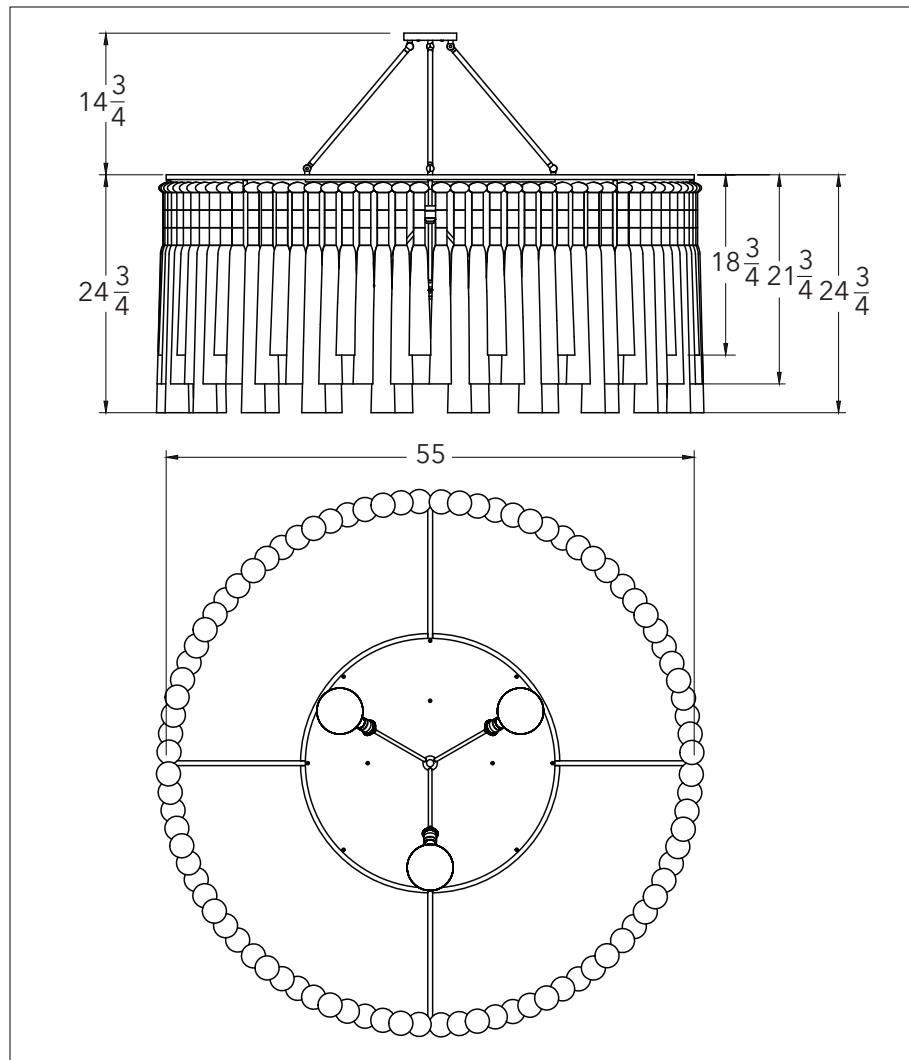

Dawn 55 - OG Staggered

Chandelier

Dimensions: Diameter 55"
Tassel Length 24.75"

Weight: 83 lbs.

Drop Bars: Standard 14.75"
Minimum Height 8.5"
Maximum Height 30"

Chain Extension: Standard 18"
*Need more chain?
Please inquire, sold by 12" increments.

Bulb Size: Medium Base E26 / G40 4.75"

Bulb Quantity: 3 bulbs

Certifications:

- UL listed for damp locations
- Wiring for 220 EU installation is available
- FR treatment available

Make this Dawn 55 your own!