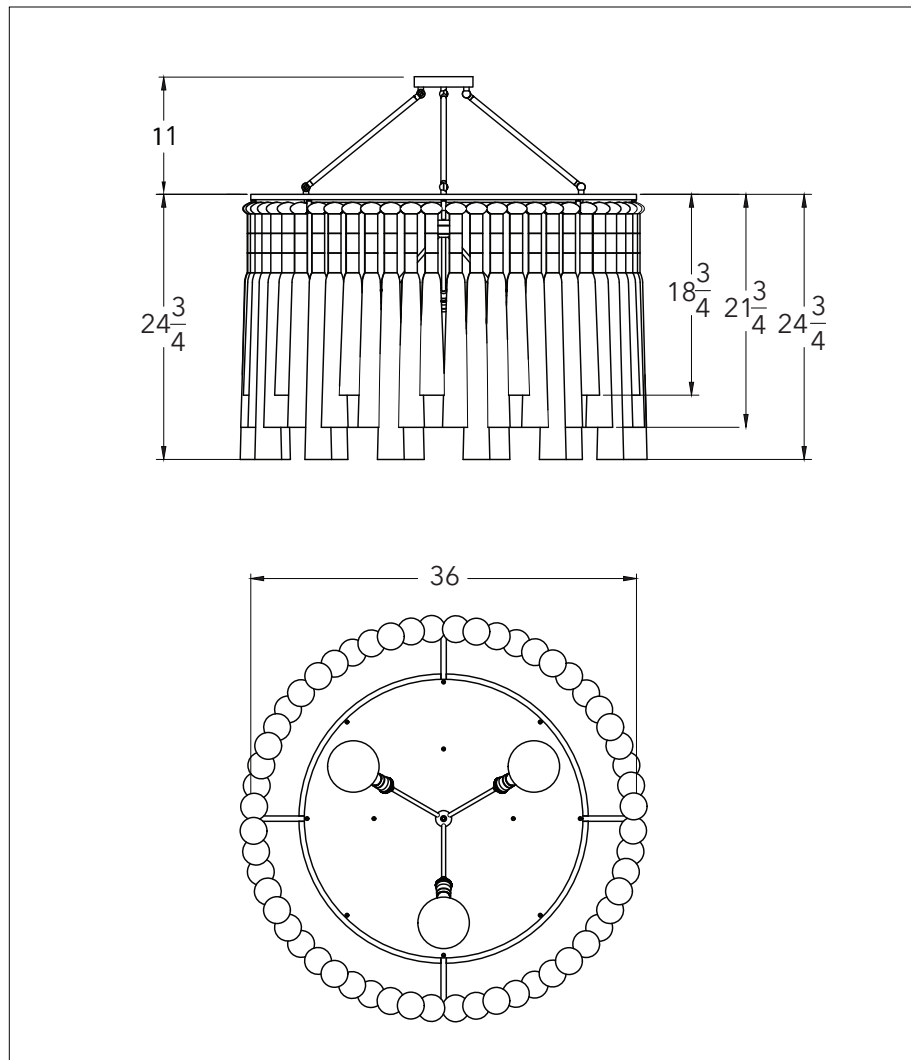

Dawn 36 - OG Staggered

Chandelier

Dimensions: Diameter 36"
Tassel Length 24.75"

Weight: 60 lbs.

Drop Bars: Standard 11"
Minimum Height 8.5"
Maximum Height 30"

Chain Extension: Standard 18"
*Need more chain?
Please inquire, sold by 12" increments.

Bulb Size: Medium Base E26 / G40 4.75"

Bulb Quantity: 3 bulbs

Certifications:

- UL listed for damp locations
- Wiring for 220 EU installation is available
- FR treatment available

Make this Dawn 36 your own!