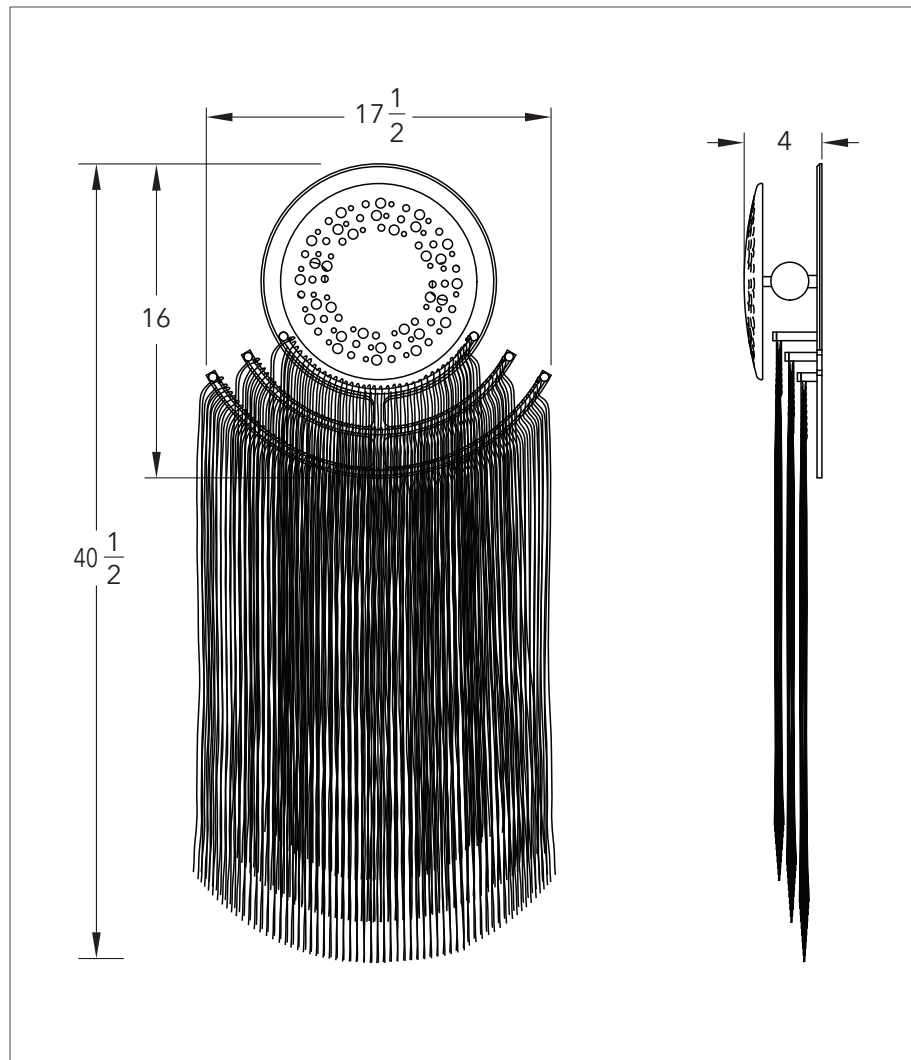

### Sconce

Dimensions: 17.5"w x 40.5"h

Weight:

Bulb Size: Candelabra Base E12 / G16.5 1.38" - 2"

Bulb Quantity: 2 bulbs